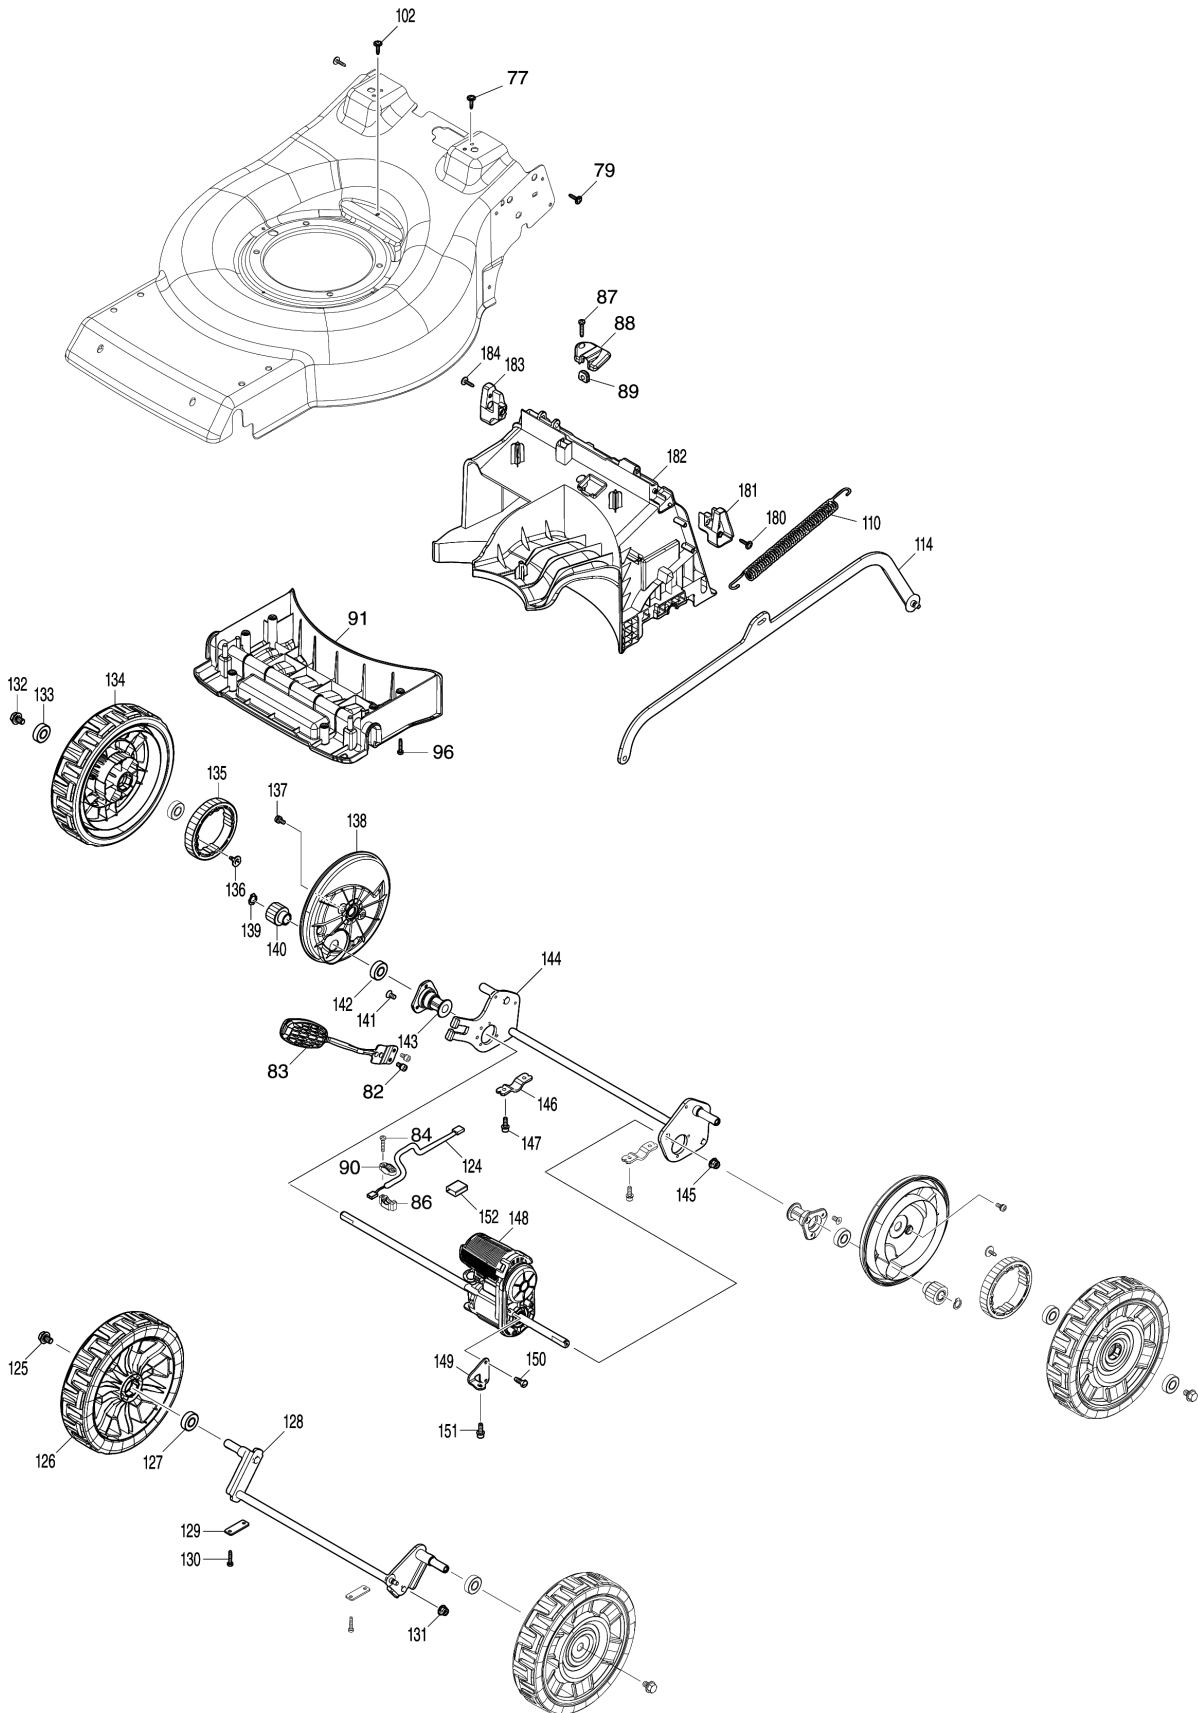

Model No.LM001G 480MM CORDLESS LAWN MOWER

Model No.LM001G 480MM CORDLESS LAWN MOWER

Position	Artikel-Nr.	Beschreibung	I/C	Stk.	New/Old	Opt. 1	Opt. 2	Hinweis
001	327425-6	DRIVING LEVER		1				
002	911138-5	P.H.SCREW M4X20 WITH WR		1				
003	459858-8	DRIVING LEVER SUPPORT R		1				
C10	931102-0	HEX. NUT M4		1				
004	253814-8	FLAT WASHER 8		1				
005	265620-9	TAPPING SCREW FLANGE 4X18		1				
006	265620-9	TAPPING SCREW FLANGE 4X18		1				
007	253814-8	FLAT WASHER 8		1				
008	413B10-4	DRIVING LEVER SUPPORT L		1				
C10	931102-0	HEX. NUT M4		1				
009	268225-4	PIN 5		1				
010	911138-5	P.H.SCREW M4X20 WITH WR		1				
011	232566-4	TORSION SPRING 12		1				
012	327424-8	SWITCH LEVER		1				
013	266424-2	TAPPING SCREW 4X20		6				
014	183X93-7	SWITCH BOX SET		1				
C10	8044A1-9	INDICATION LABEL		1				
D10		INC. 23						
015	231227-3	COMPRESSION SPRING 15		1				
016	459856-2	SWITCH LEVER SUPPORT R		1				
C10	931102-0	HEX. NUT M4		1				
017	459857-0	LOCK OFF BUTTON		1				
018	911138-5	P.H.SCREW M4X20 WITH WR		1				
019	632T11-3	SWITCH UNIT		1				
020	266424-2	TAPPING SCREW 4X20		2				
021	687123-7	STRAIN RELIEF		1				
022	141M31-9	SWITCH CIRCUIT COMPLETE		1				
C10	539258-9	SWITCH PLATE ASS'Y		1				
C20	266490-9	TAPPING SCREW PT 2X6		3				
023	183X93-7	SWITCH BOX SET		1				
C10	8044A1-9	INDICATION LABEL		1				
D10		INC. 14						
024	413A98-8	DRIVING LEVER HOLDER		1				
025	413A98-8	DRIVING LEVER HOLDER		1				
026	266424-2	TAPPING SCREW 4X20		5				
027	183U35-3	LEVER BOX SET		1				
D10		INC. 38						
028	651083-9	SWITCH C3XA-1PSPM		1				
029	620J45-8	DIAL CIRCUIT		1				
030	266424-2	TAPPING SCREW 4X20		2				
031	687123-7	STRAIN RELIEF		1				

Please order the parts with part number.

Print Date 21/12/2022