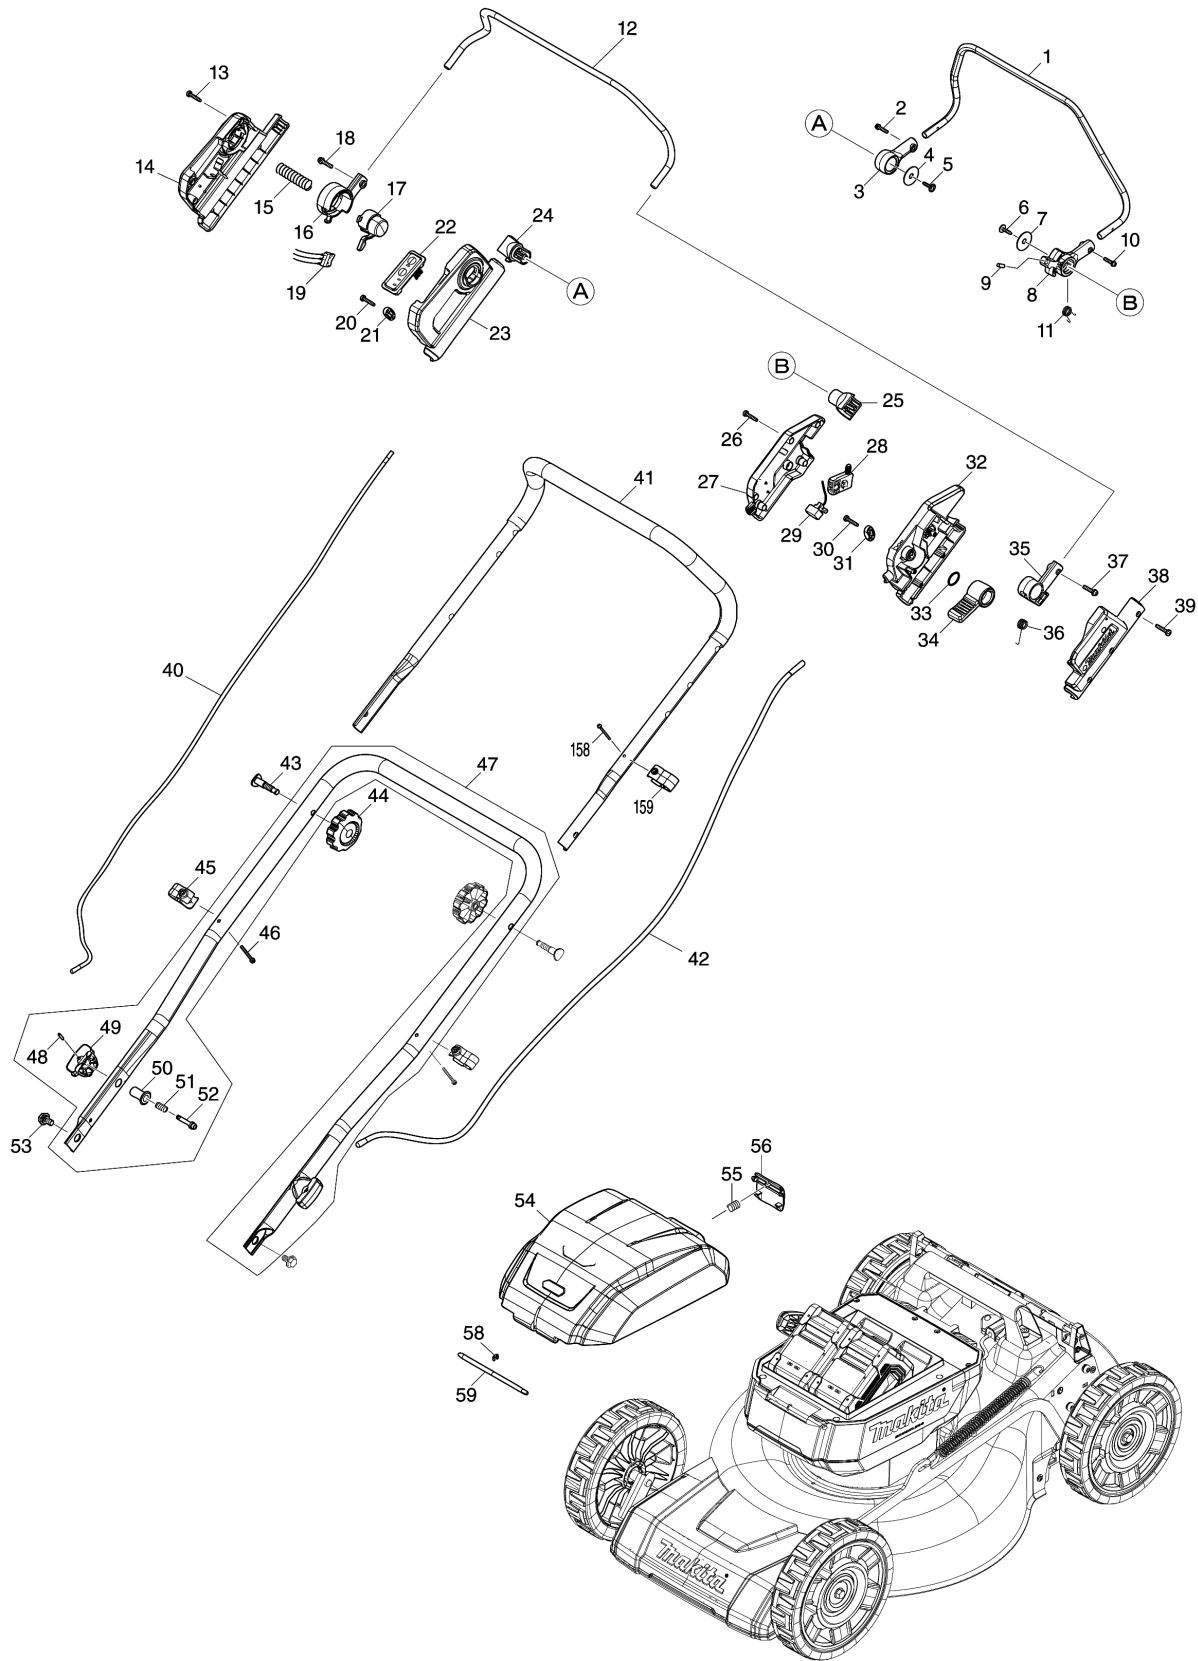

Model No.LM001G 480MM CORDLESS LAWN MOWER