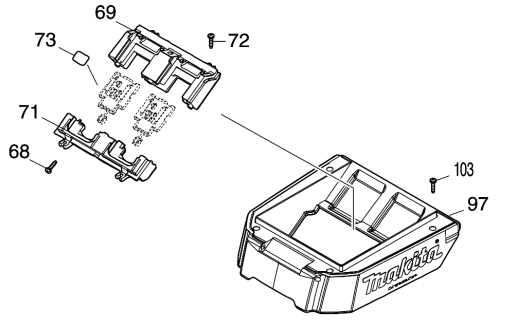

Model No.LM001G 480MM CORDLESS LAWN MOWER