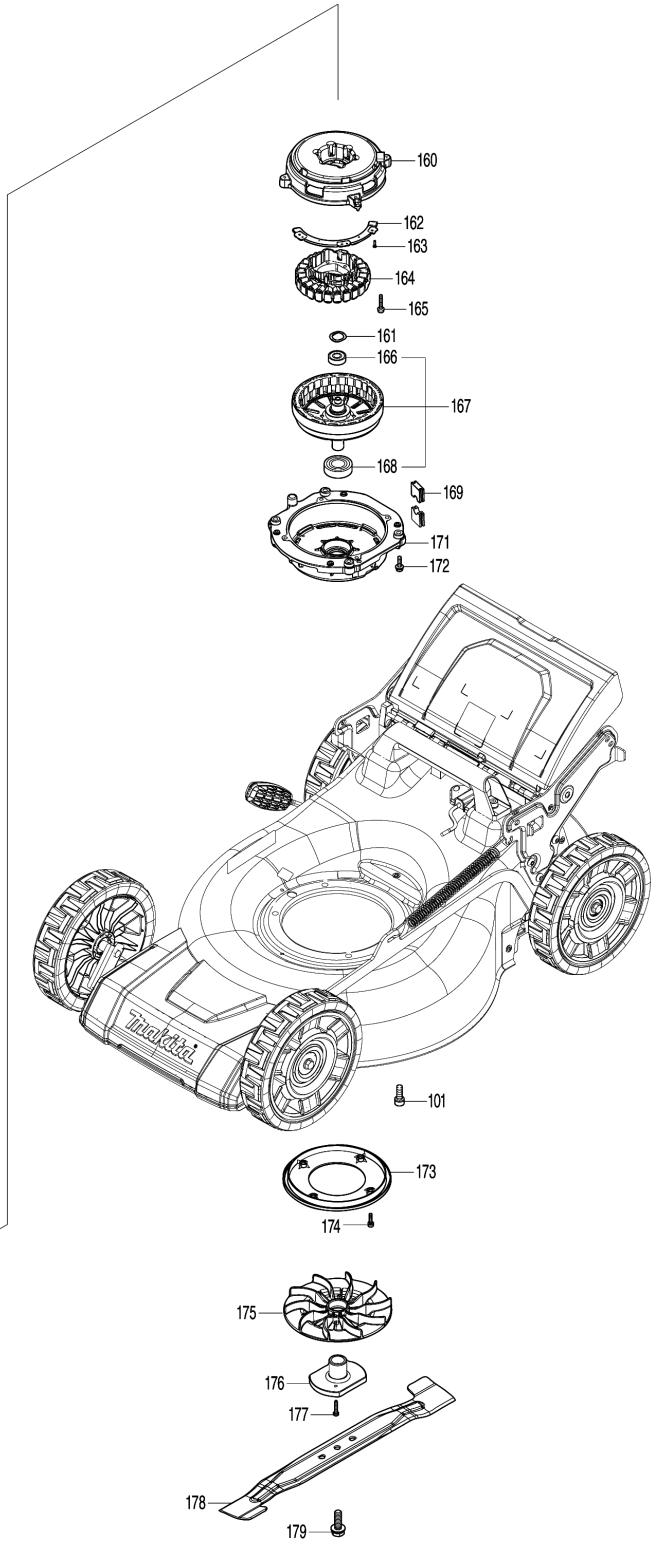

Model No.LM001G 480MM CORDLESS LAWN MOWER