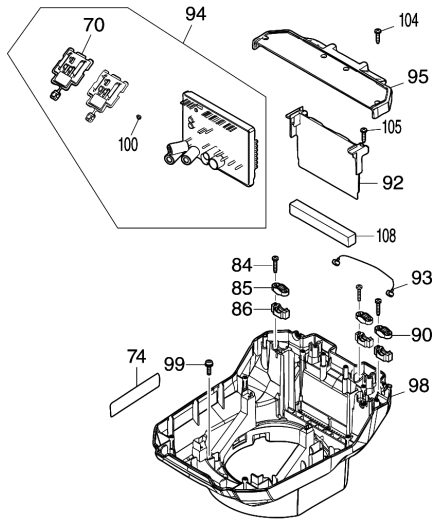

Model No.LM001G 480MM CORDLESS LAWN MOWER