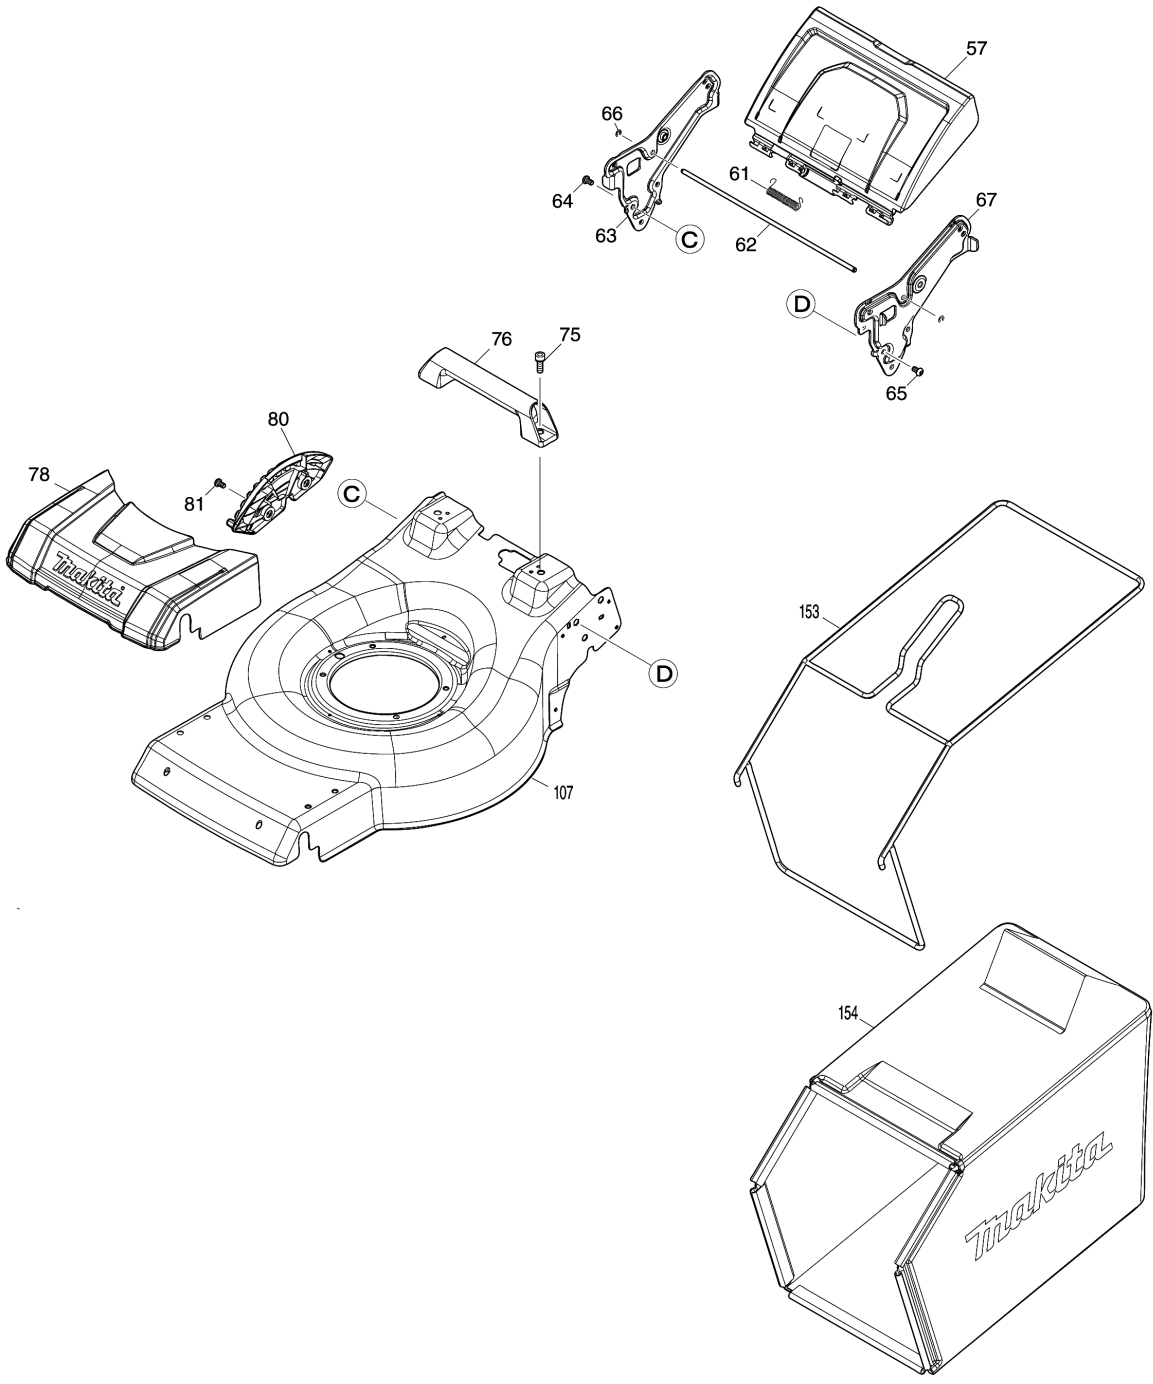

Model No.LM001G 480MM CORDLESS LAWN MOWER