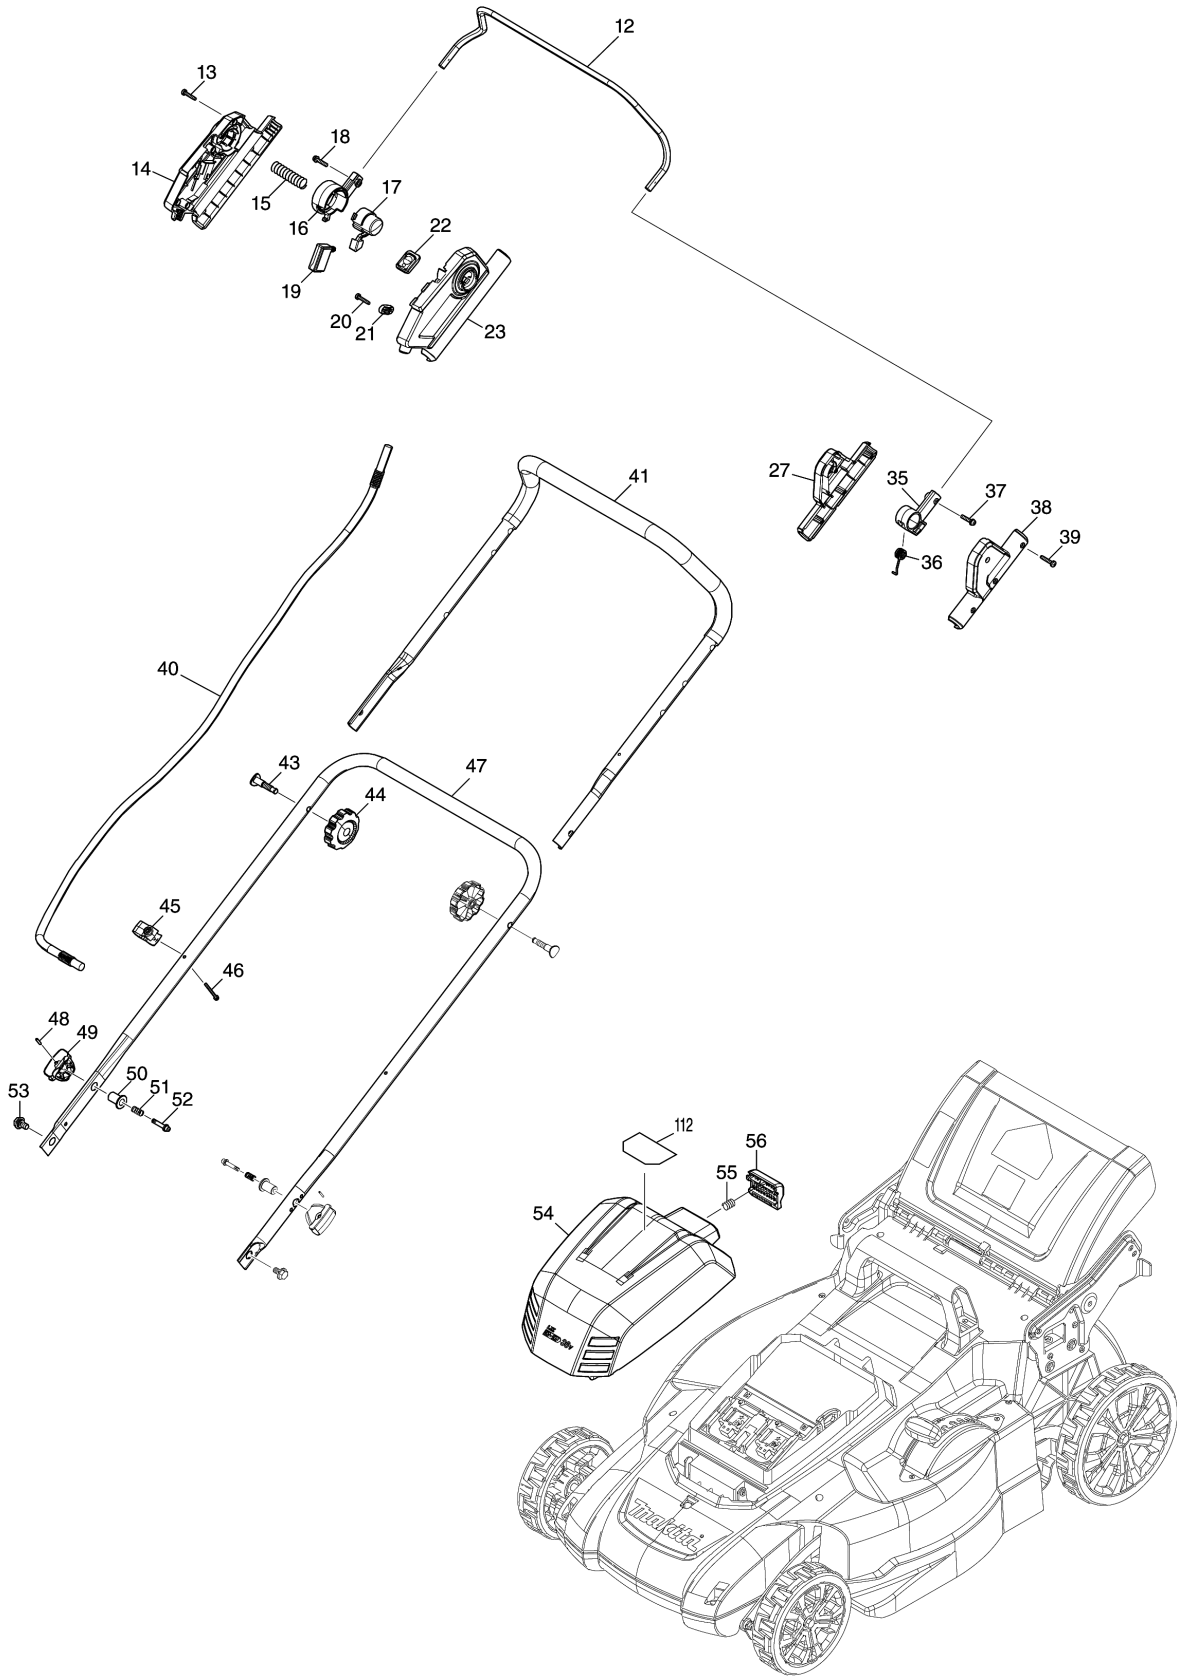

Model No.DLM538 530MM CORDLESS LAWN MOWER