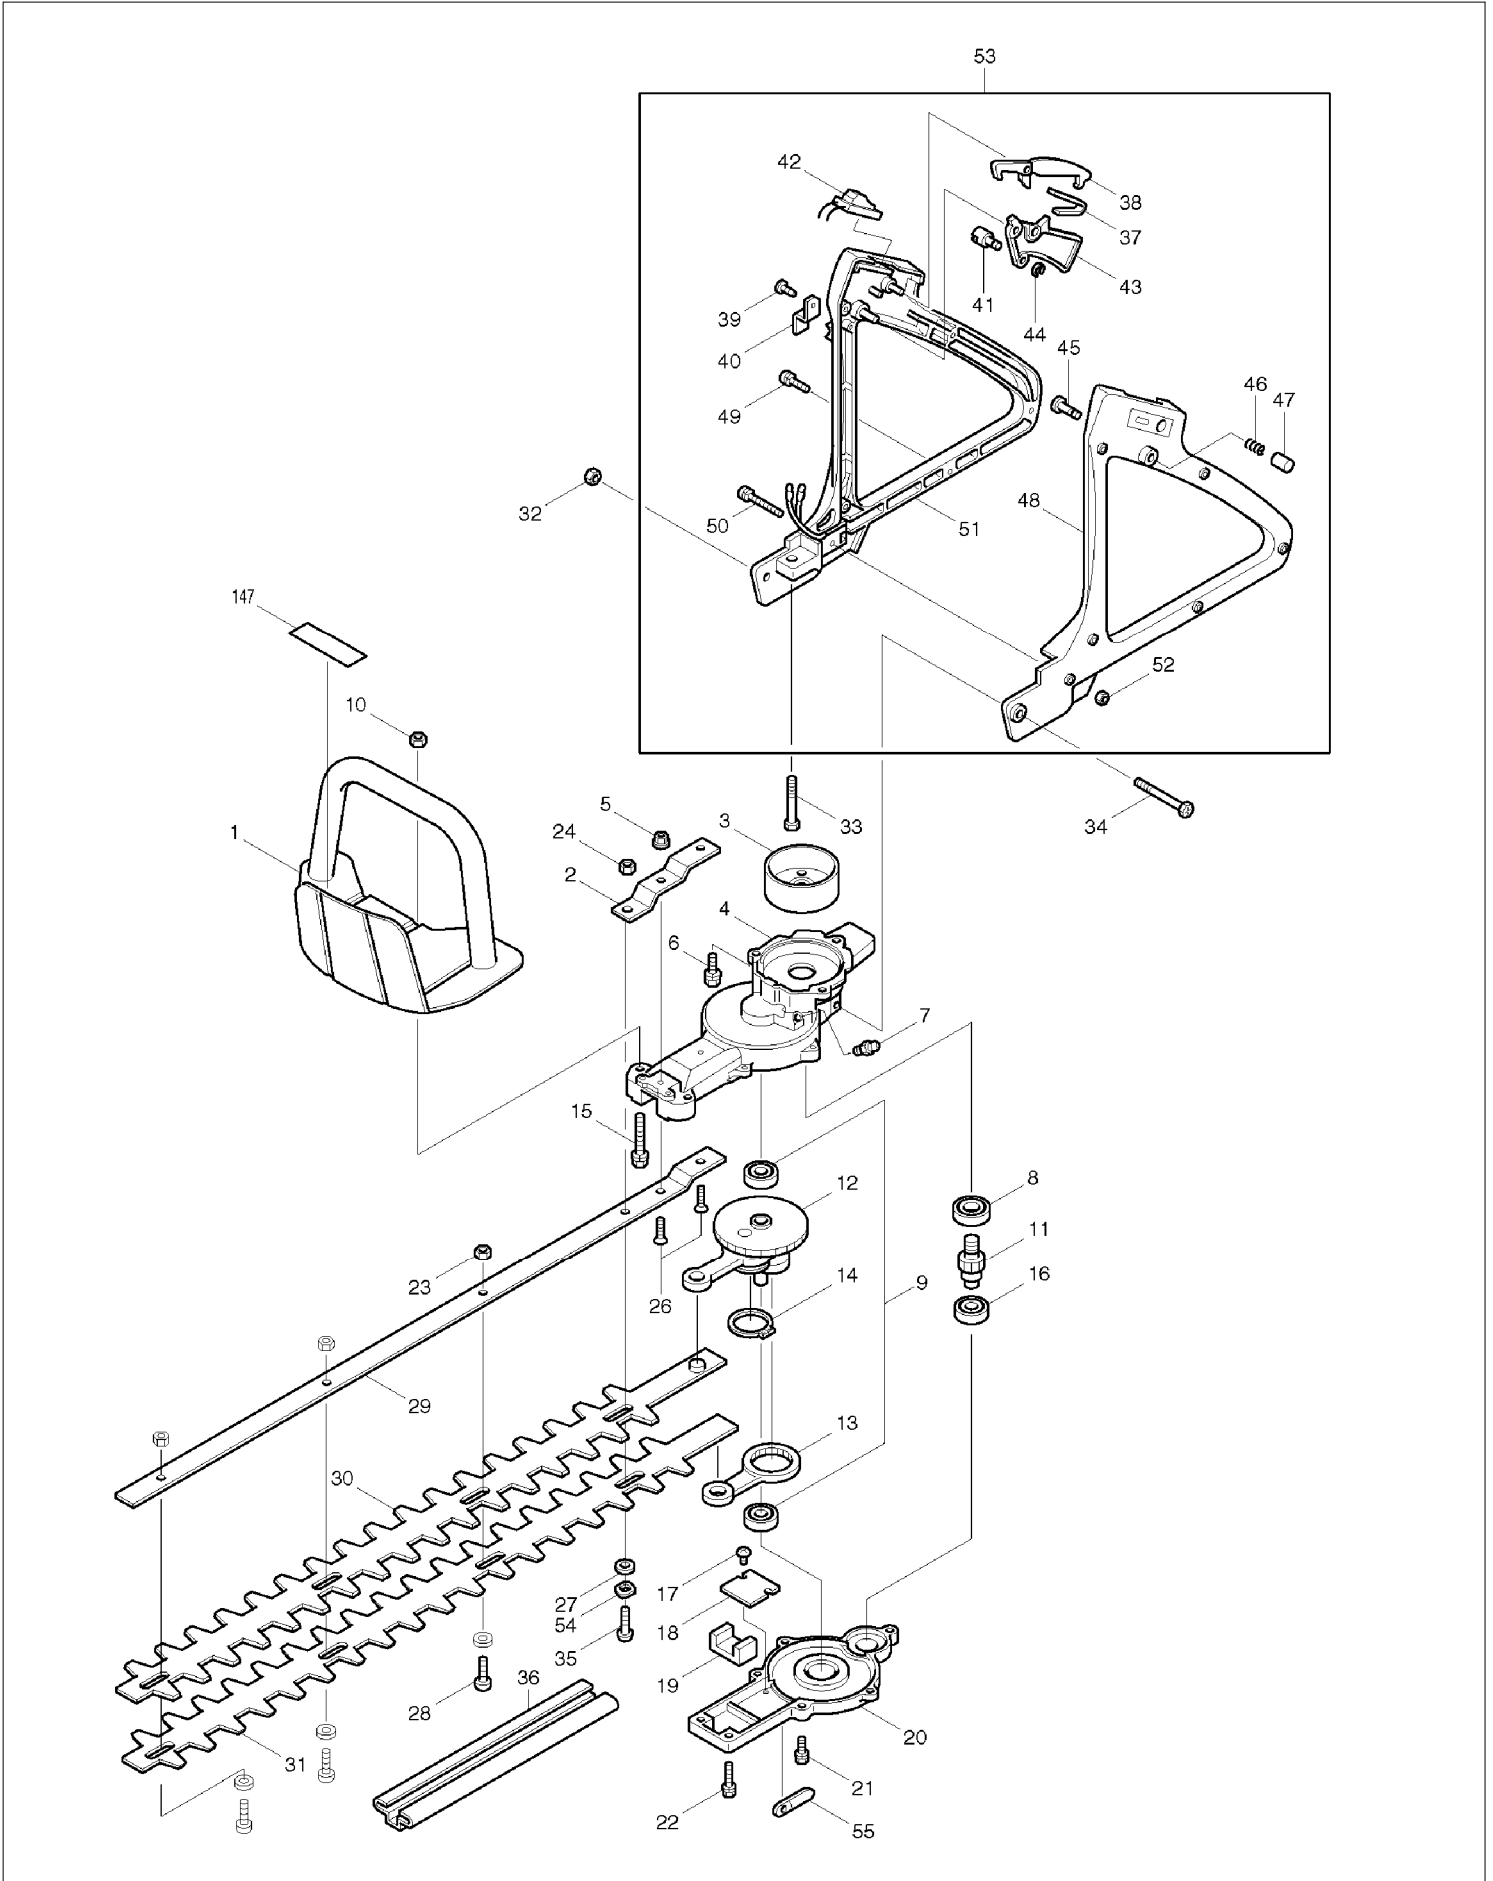

SERVICE DRAWING

MODEL NO. EH561