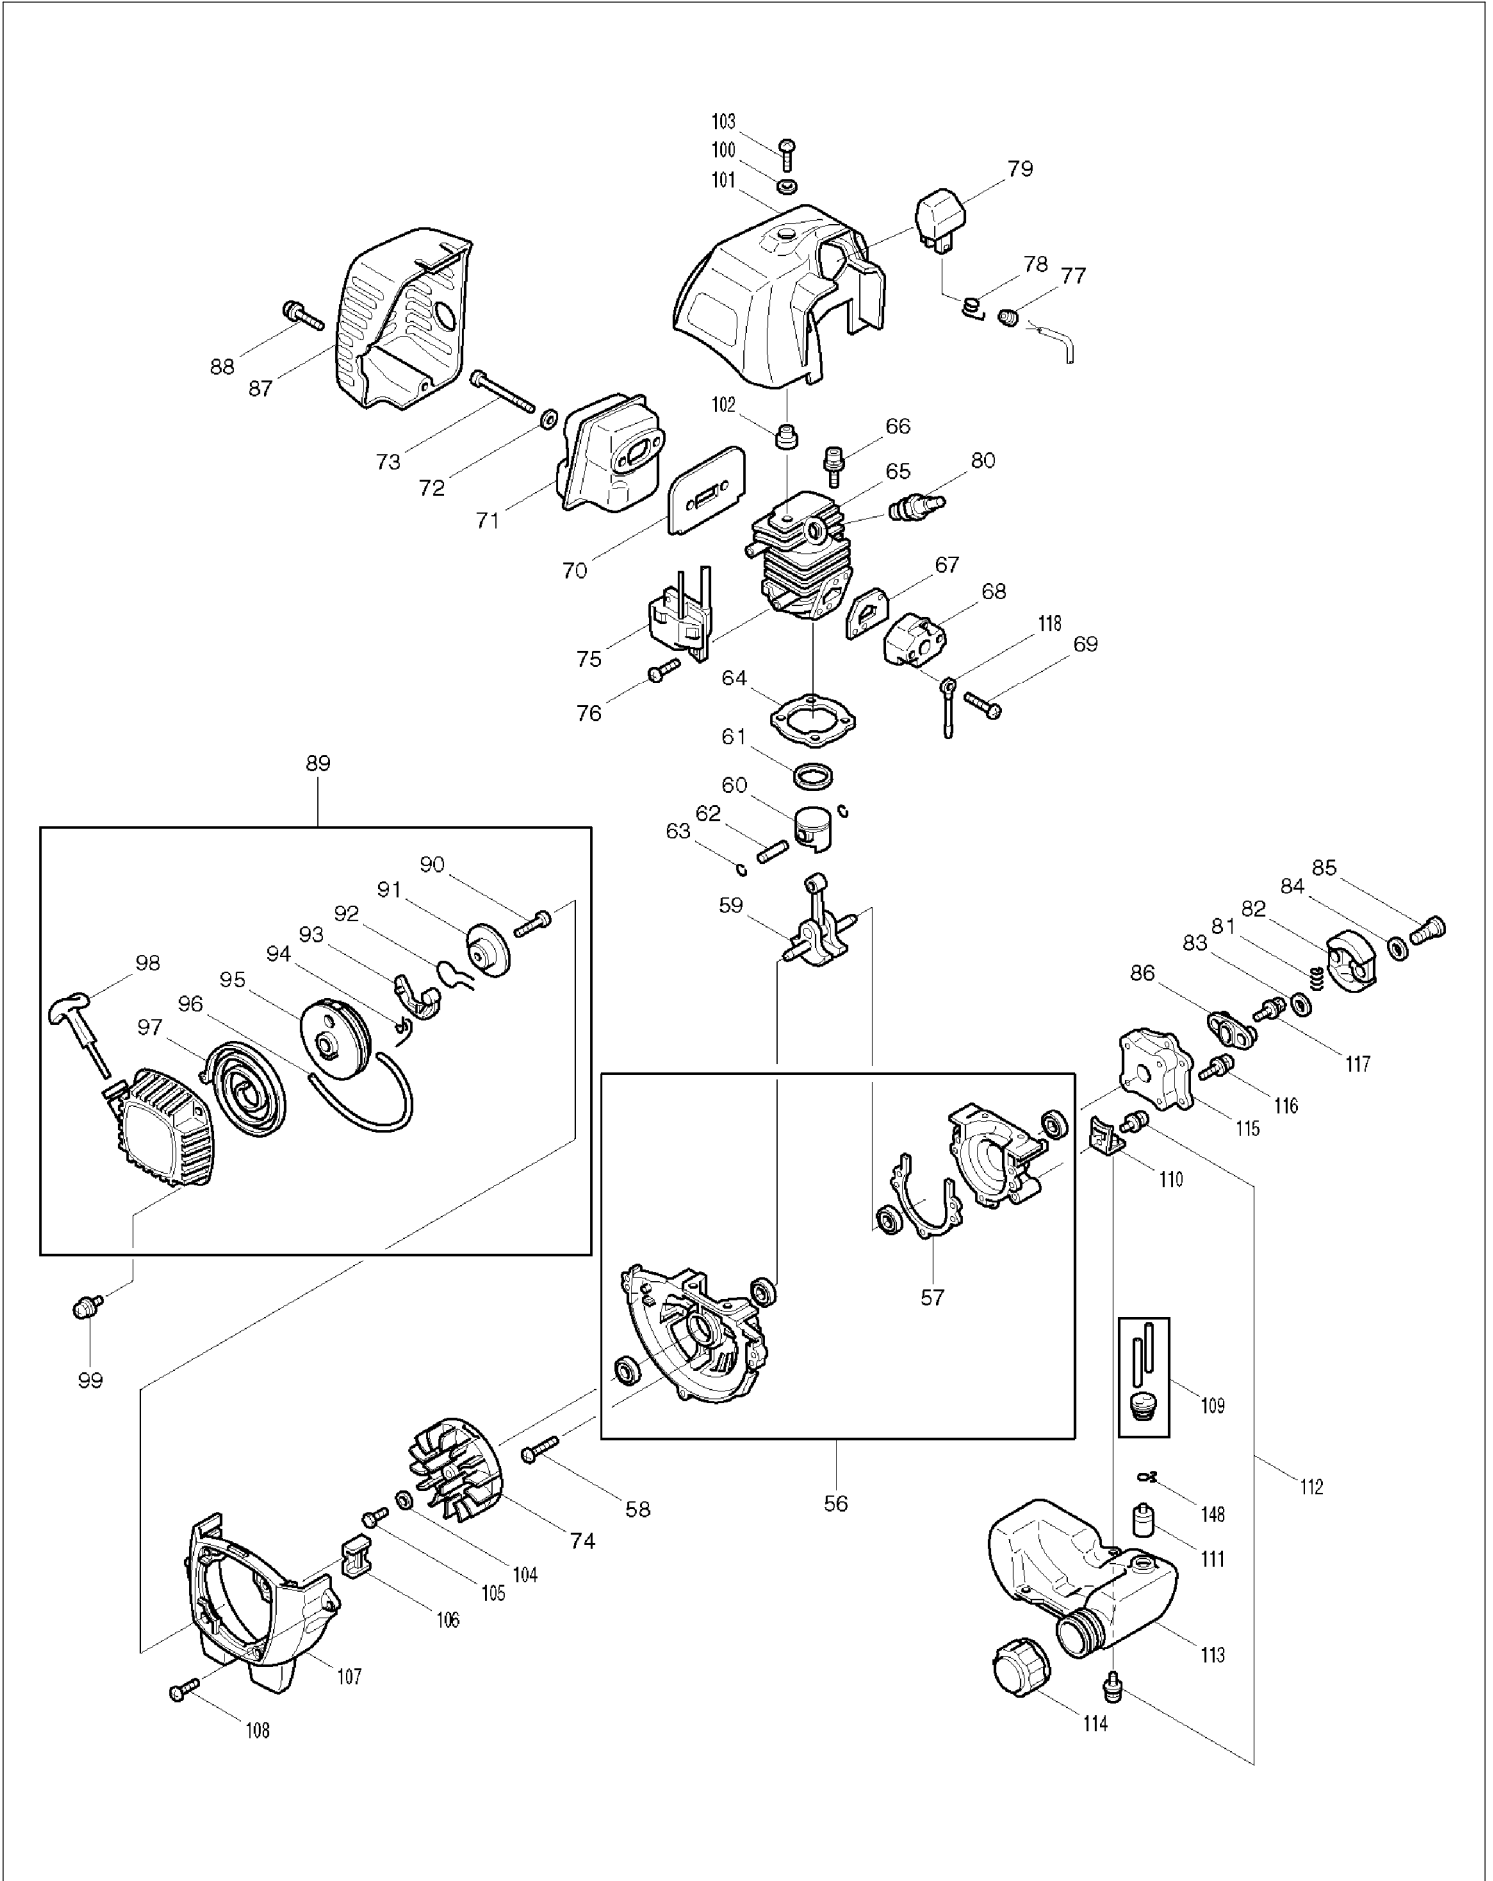

SERVICE DRAWING

MODEL NO. EH561