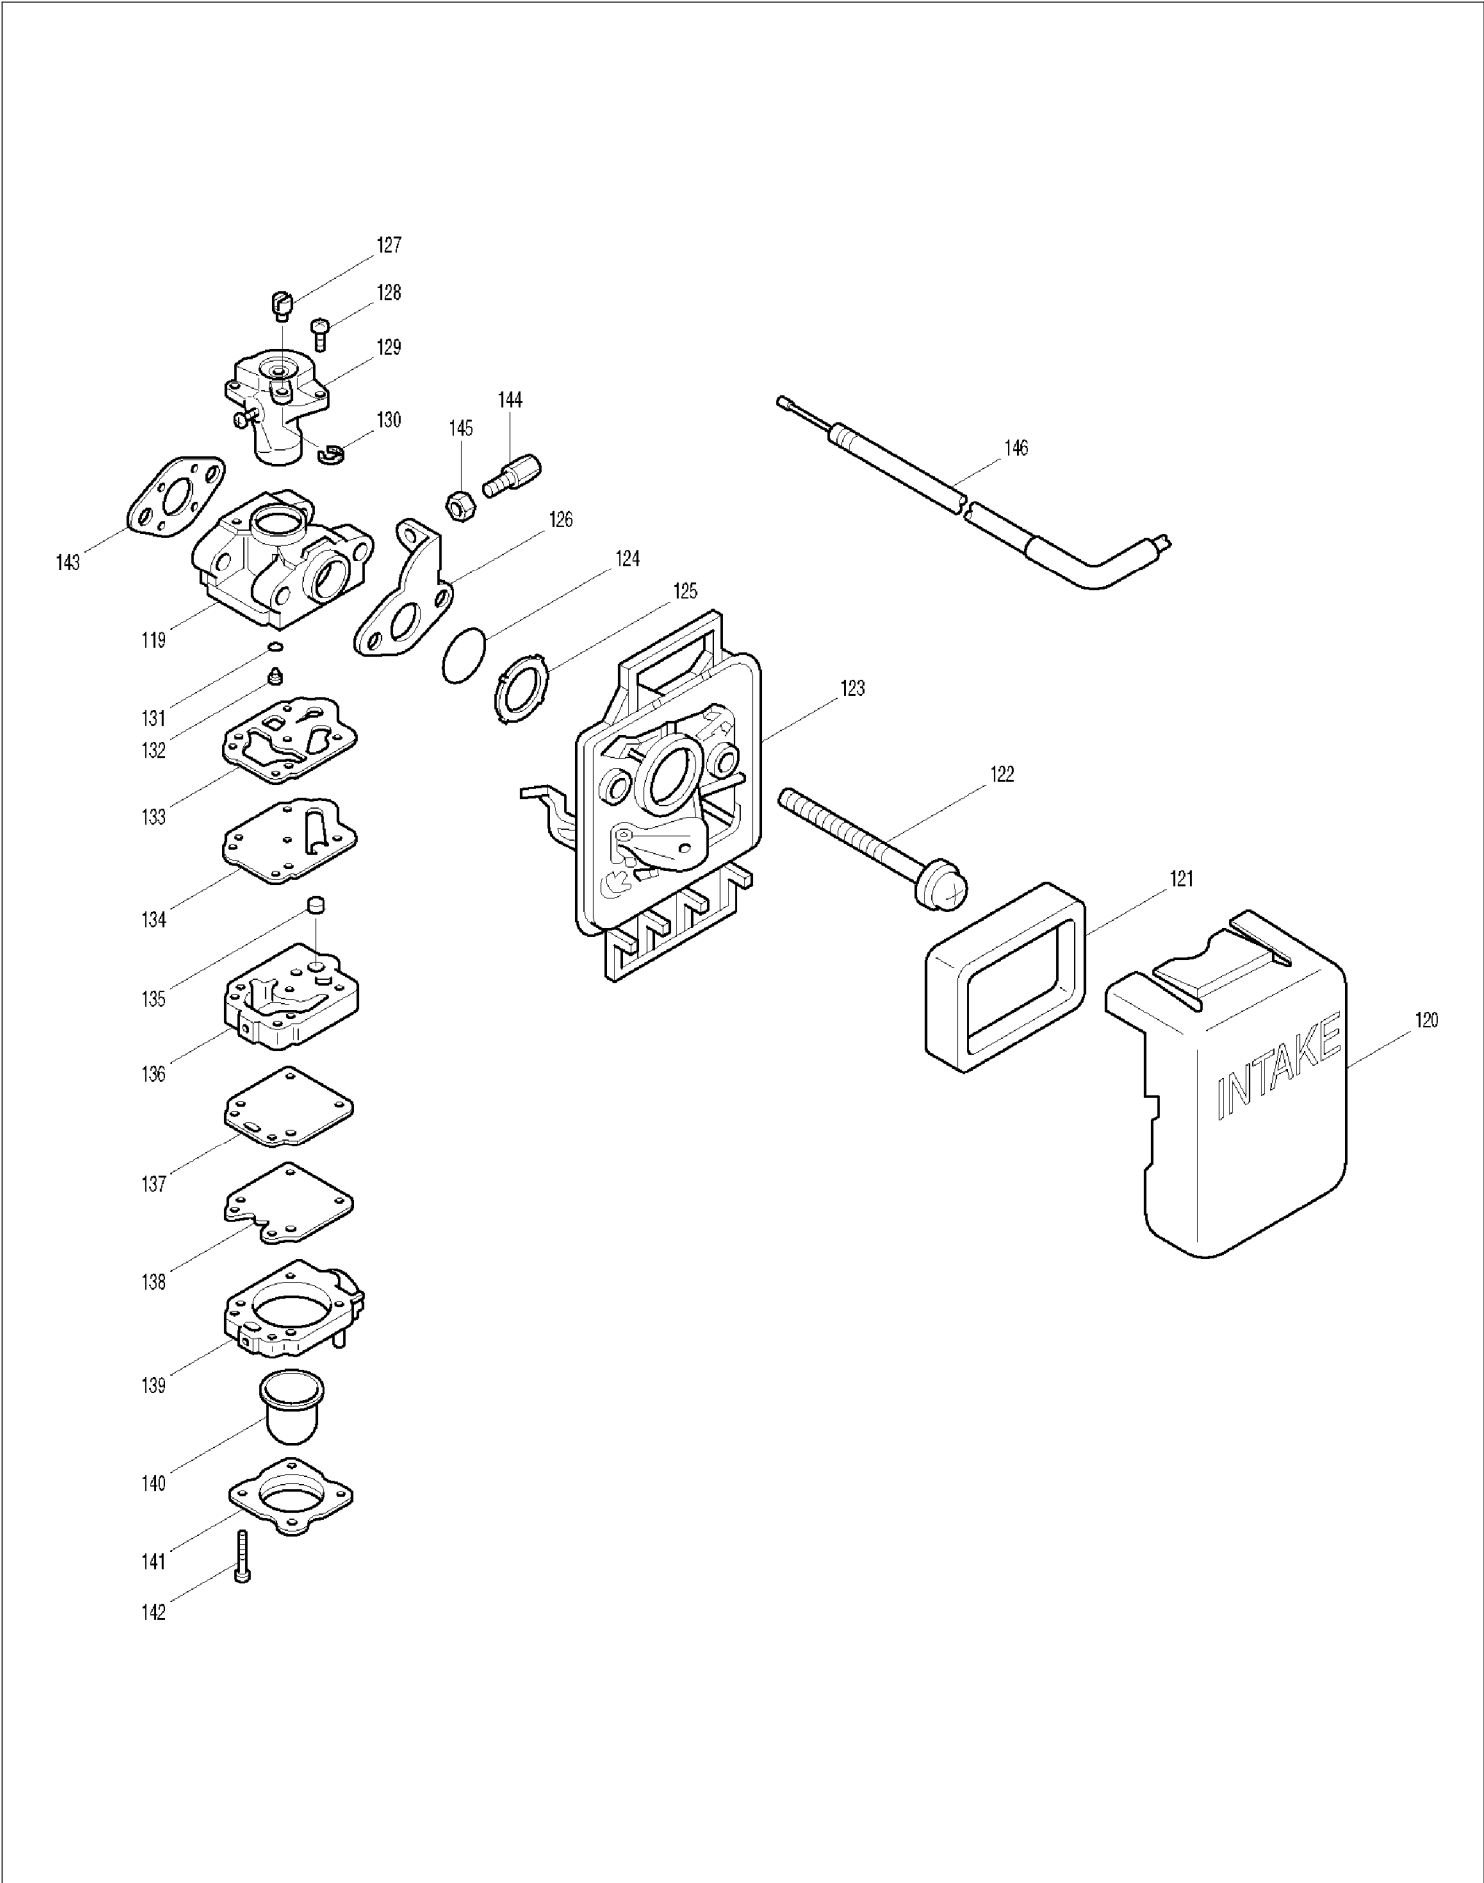

SERVICE DRAWING

MODEL NO. EH561

SPARE PARTS LIST

MODEL NO. EH561

ITEM	PART NO.	DESCRIPTION	QTY	NOTE
001	*****	*****	***	*****
002	0301080000	REINFORCING PLATE	1	
003	1361410000	DRUM COMPLETE	1	
004	1181410000	CASE (UPPER)	1	
005	162050000K	FLANGE NUT M5	2	
006	054060150K	(+)HEX. BOLT M6X15	2	
007	055001000R	GREASING NIPPLE M6	1	
008	354060010K	BALL BEARING 6001 2RS	1	
009	351006080K	BALL BEARING 608Z	2	
010	150060000K	HEX. NUT M6	2	
011	1361420000	PINION GEAR	1	
012	1360030000	GEAR CRANK ASS'Y	1	
013	1181000000	ROD	2	
014	283026000K	RETAINING RING STW-26	1	
015	055060350K	(+)HEX. BOLT M6X35	2	
016	351006080K	BALL BEARING 608Z	1	
017	010030050K	(+)PAN HEAD SCREW M3X5	2	
018	0301100000	ROD SLIDING PLATE	1	
019	1181010000	FELT	1	
020	1181040000	CASE (LOWER)	1	
021	054050160K	(+)HEX. BOLT M5X16	5	
022	054050200K	(+)HEX. BOLT M5X20	2	
023	164060000K	HEX. U-NUT M6	3	
025	1181520000	BLADE GUARD (W)	1	
026	031050200K	+ COUNTERSUNK HEAD SCREW M5X20	2	
027	0082500000	BLADE SLIDING WASHER	4	
028	0082470000	BLADE SLIDING SCREW (L=19)	3	
029	1181260000	BLADE SUPPORT BAR	1	
030	0771060000	UPPER BLADE	1	
031	0771070000	LOWER BLADE	1	
032	150060000K	HEX. NUT M6	1	
033	055060400K	(+)HEX. BOLT M6X40	1	
034	055060500K	(+)HEX. BOLT M6X50	1	
035	0082480000	BLADE SLIDING SCREW (L=22)	1	
036	028002039A	BLADE COVER	1	
037	1181620000	LEAF SPRING	1	
038	1181510000	STOPPER	1	
039	112040100K	TAPPING SCREW M4X10	1	
040	1181210000	CABLE HOLDER	1	
041	1181110000	WIRE END	1	
042	005044004A	SLIDE SWITCH	1	
043	1181150000	LEVER	1	
044	280002500K	RETAINING RING ETW 2.5	1	
045	1181120000	LEVER PIN	1	
046	1181140000	SPRING	1	
047	1181130000	PIN CAP	1	
048	1181500000	REAR HANDLE (L)	1	
049	017040160K	PAN HEAD SCREW M4X16	5	
050	017040300K	PAN HEAD SCREW M4X30	1	
051	1181490000	REAR HANDLE (R)	1	
052	150040000K	HEX. NUT M4	6	
053	1180030000	REAR HANDLE ASS'Y INC. 37-52	1	
054	229060000K	WAVE WASHER	1	
055	0566079970	CLAMP	1	
056	5251003000	CRANKCASE COMPLETE INC. 57	1	
057	5231502202	CRANKCASE GASKET	1	
058	0140059520	SCREW M5X25	3	
059	5252002001	CRANKSHAFT COMPLETE	1	
060	5212500700	PISTON	1